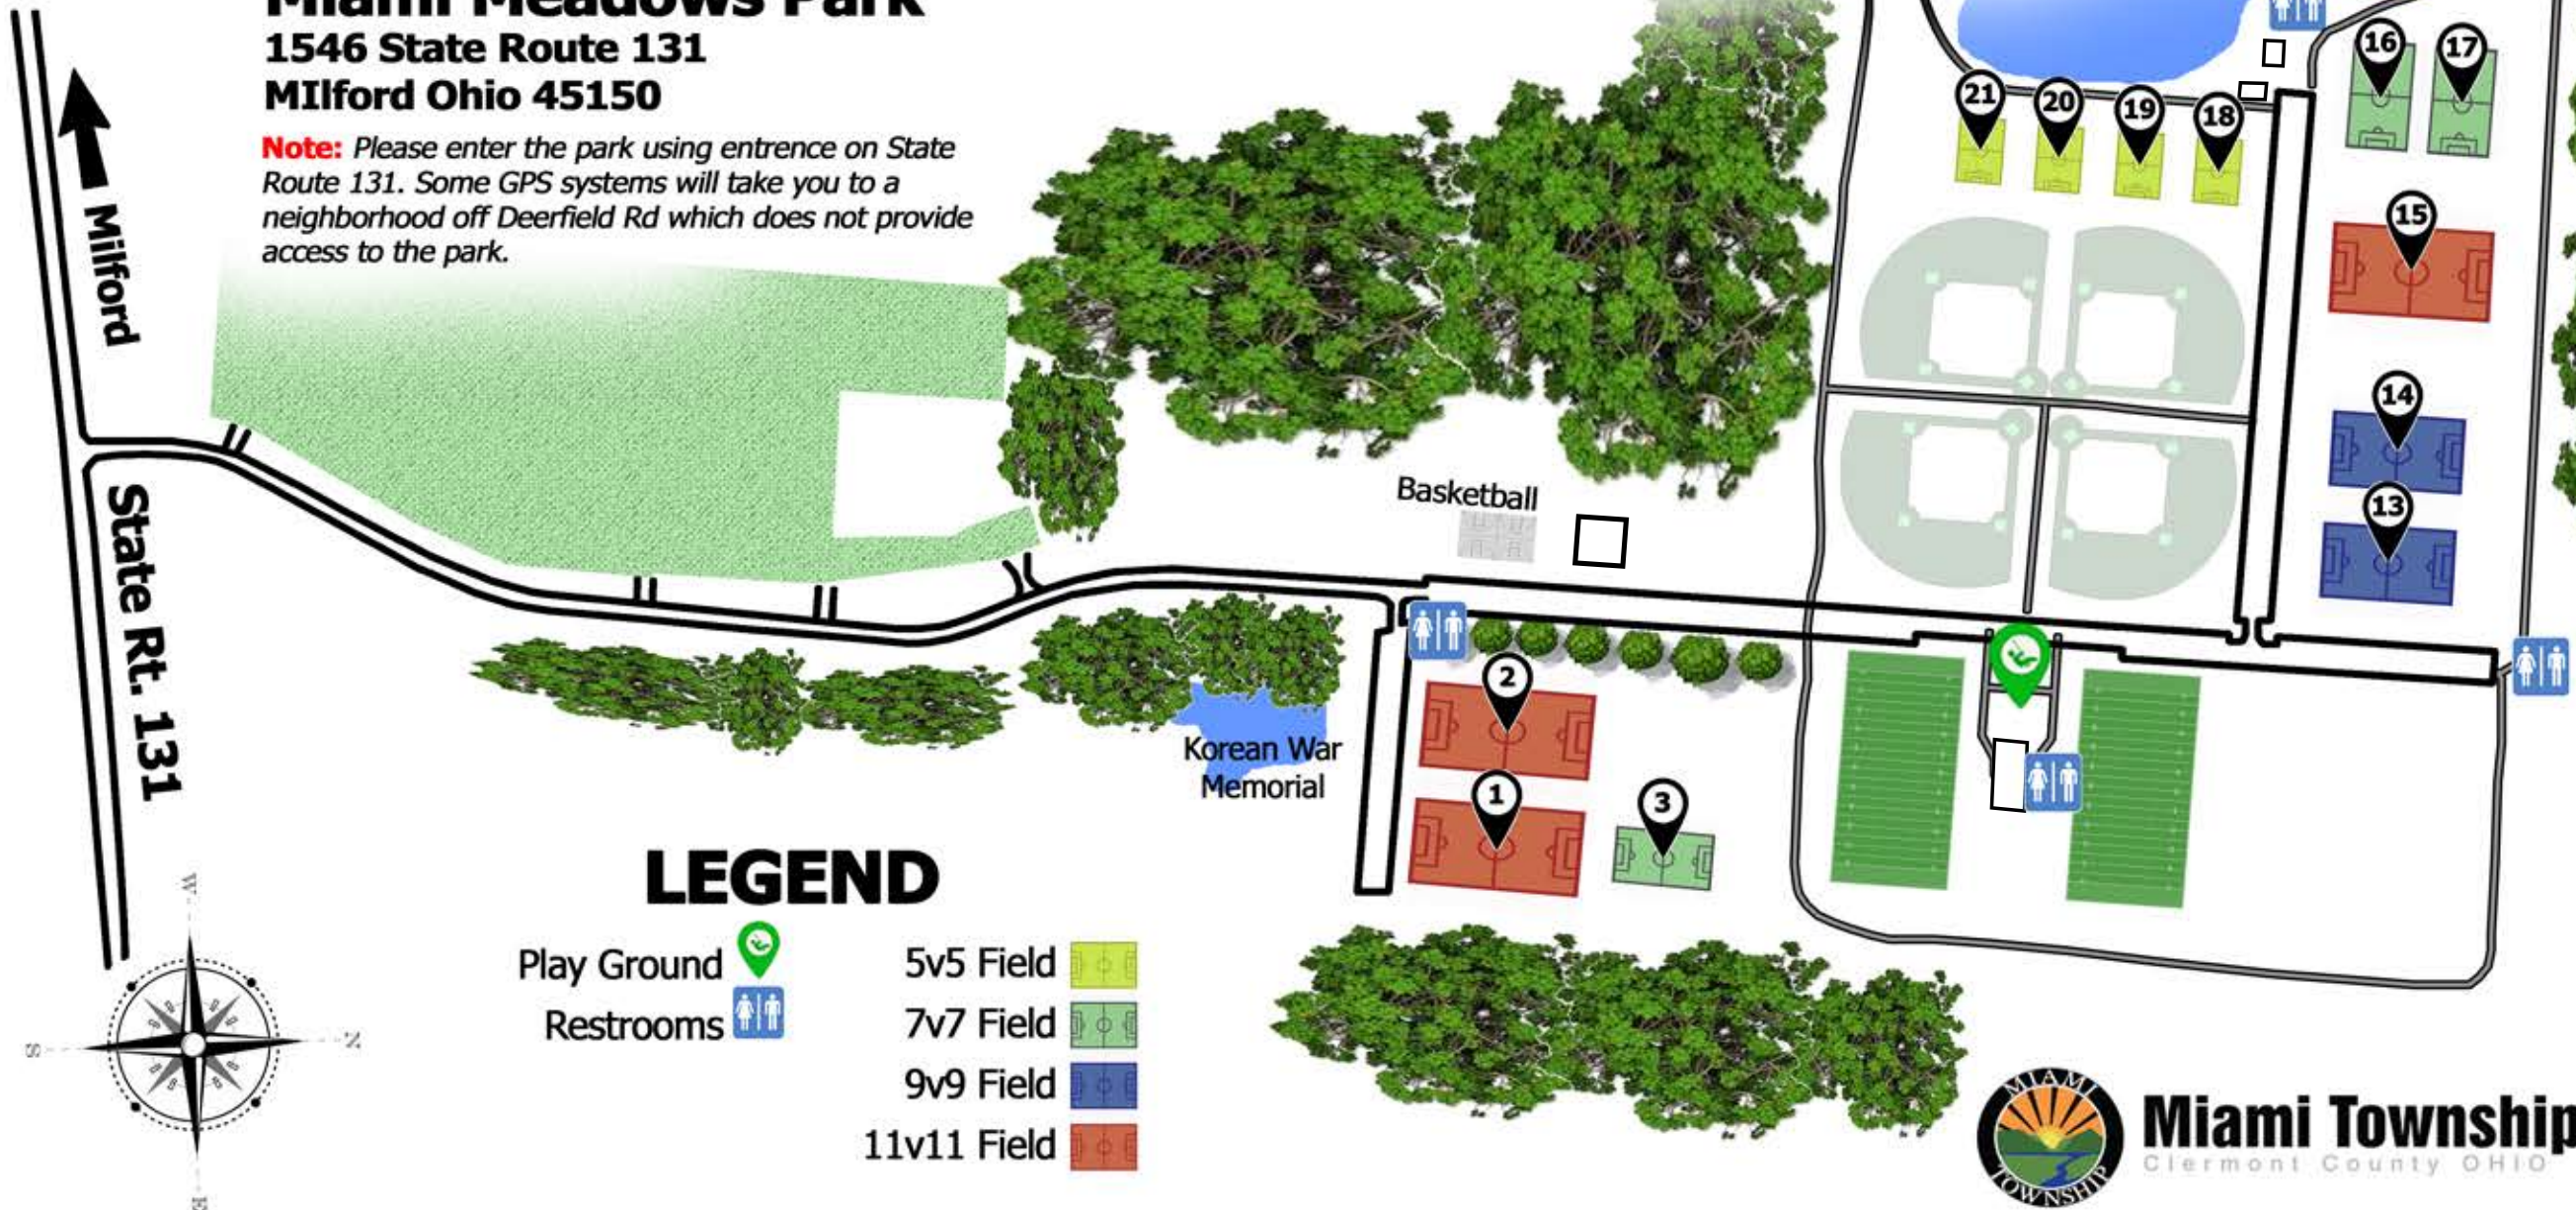

Alliance CINCINNATI

Miami Meadows Park

1546 State Route 131

Milford Ohio 45150

Note: Please enter the park using entrance on State Route 131. Some GPS systems will take you to a neighborhood off Deerfield Rd which does not provide access to the park.

LEGEND

- Play Ground 
- Restrooms 
- 5v5 Field 
- 7v7 Field 
- 9v9 Field 
- 11v11 Field 

Miami Township
Clermont County OHIO